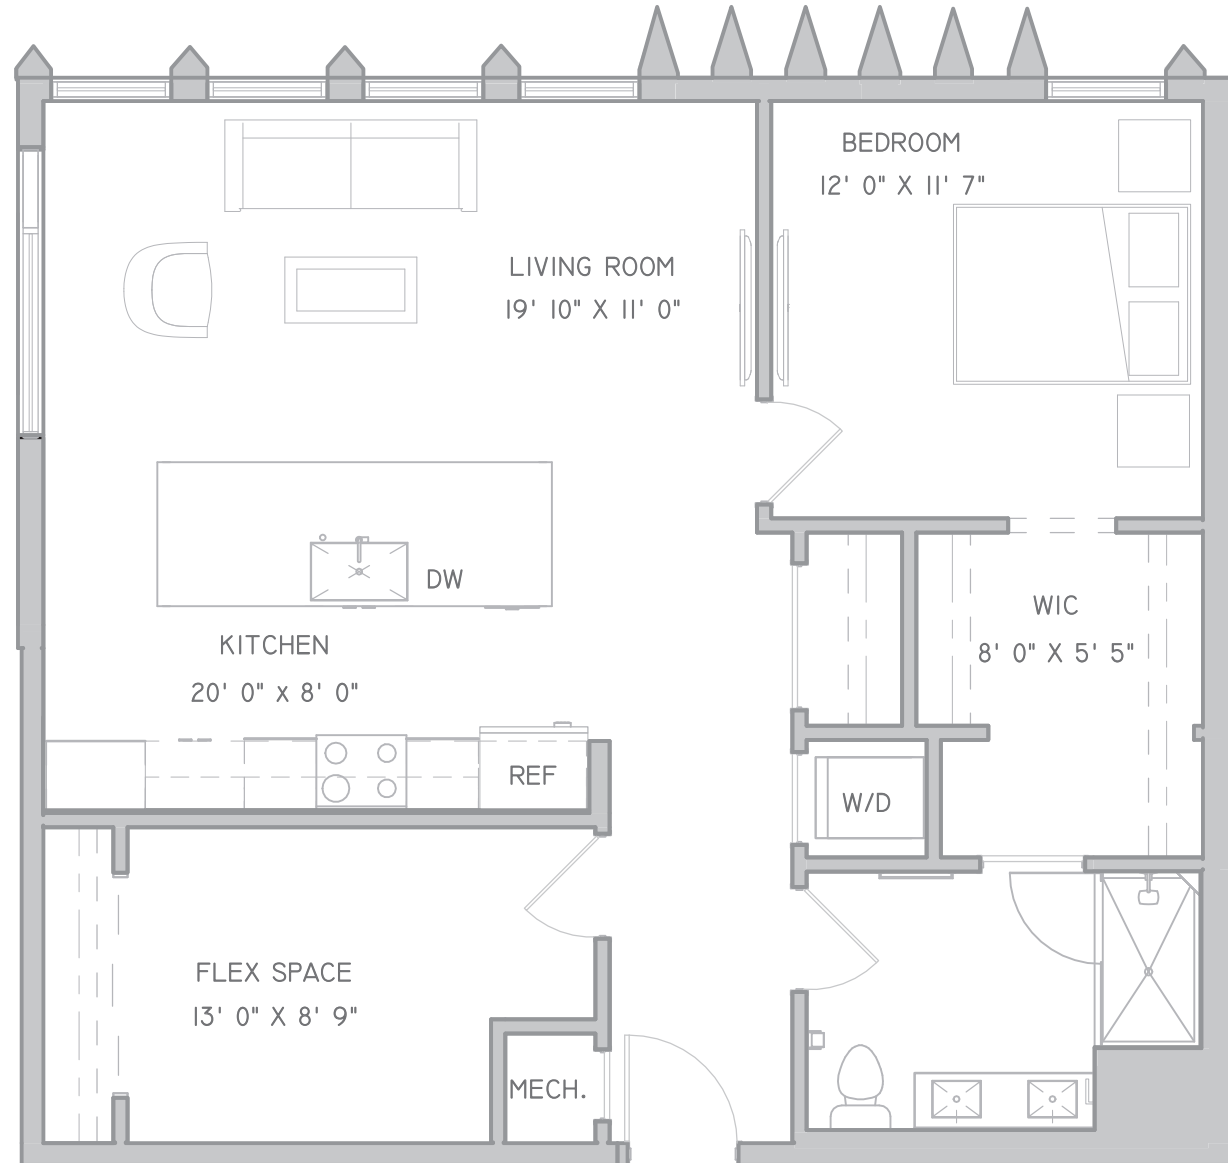

Electric Gardens

J R O C