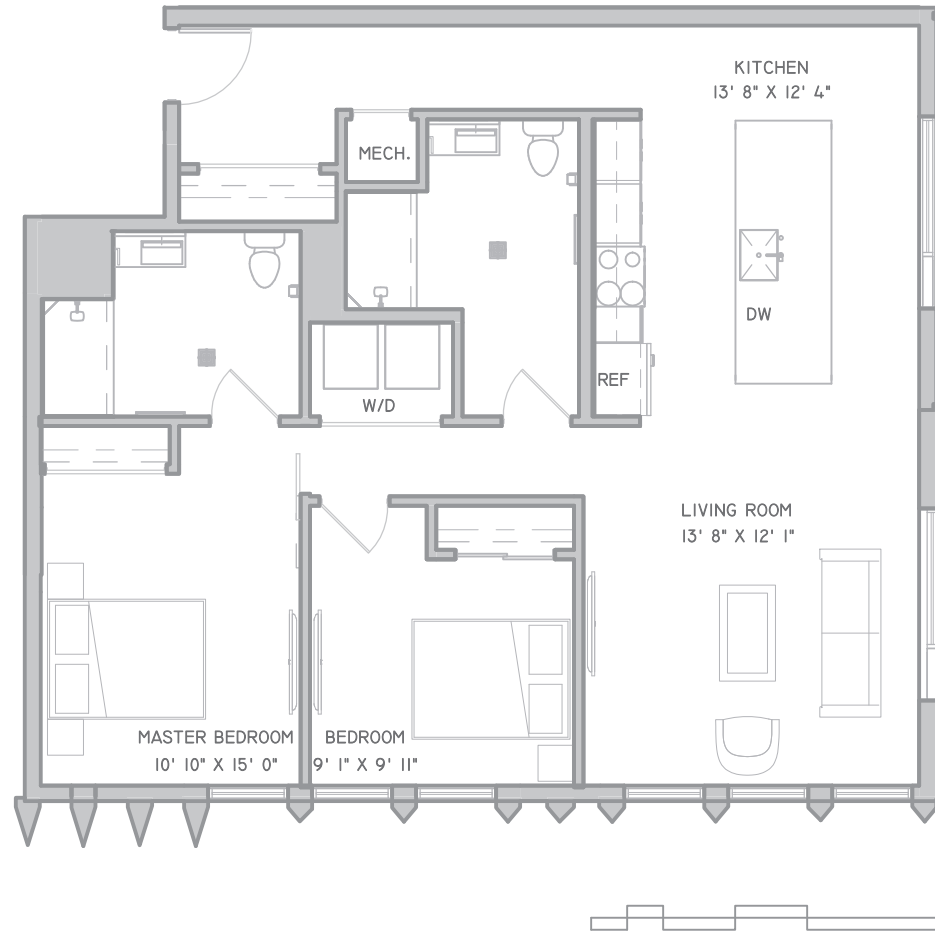

Dianella

TWO BEDROOM (2C)

(123)

INTERIOR AREA

1,168 SF

Two Bedroom

Master Suite
with sliding barn door
Second Bedroom

Two Bathroom

Backlit Hotel Style Mirrors
Roll-in Shower

En Suite Laundry

Oversized, Waterfall Island
Ambient/Adjustable Lighting
Floor to Ceiling Window
High Ceilings
Air Purification System
Water Filtration System

Electric Gardens