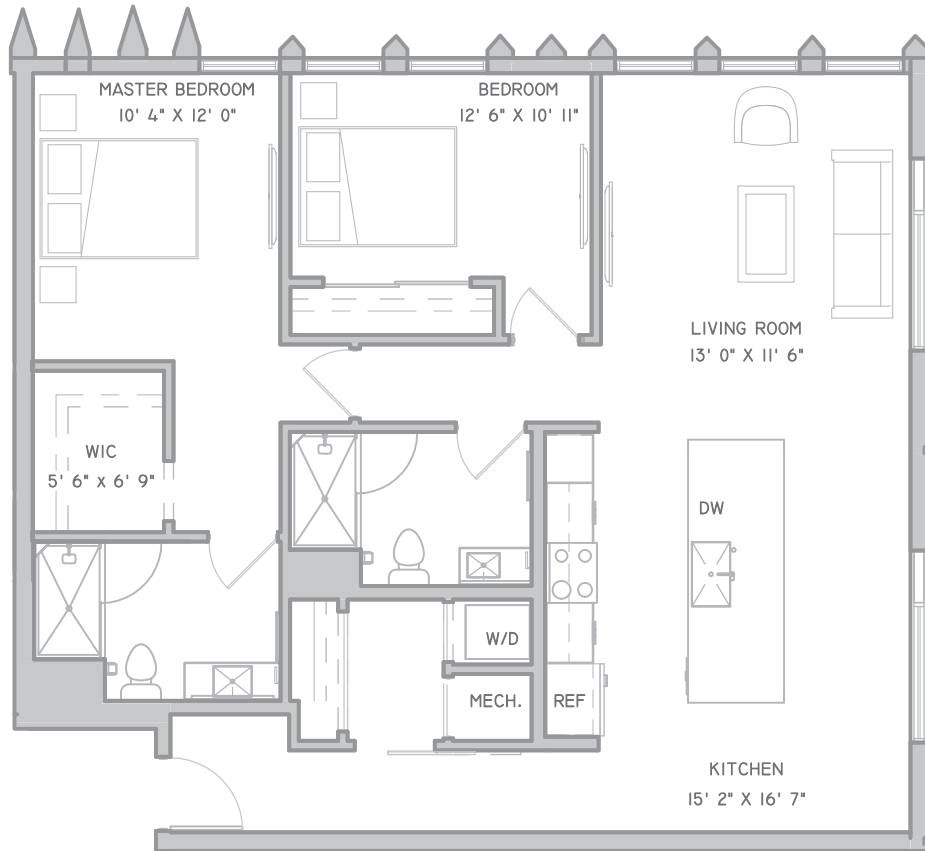

*Cosmos*

TWO BEDROOM (2C)

(124)

**INTERIOR AREA**

1,196 SF

Two Bedroom

Master Suite  
with walk-in-closet  
Second Bedroom

Two Bathroom

Backlit Hotel Style Mirrors

En Suite Laundry

Oversized, Waterfall Island  
Ambient/Adjustable Lighting

Floor to Ceiling Window

High Ceilings

Air Purification System

Water Filtration System

*Electric Gardens*