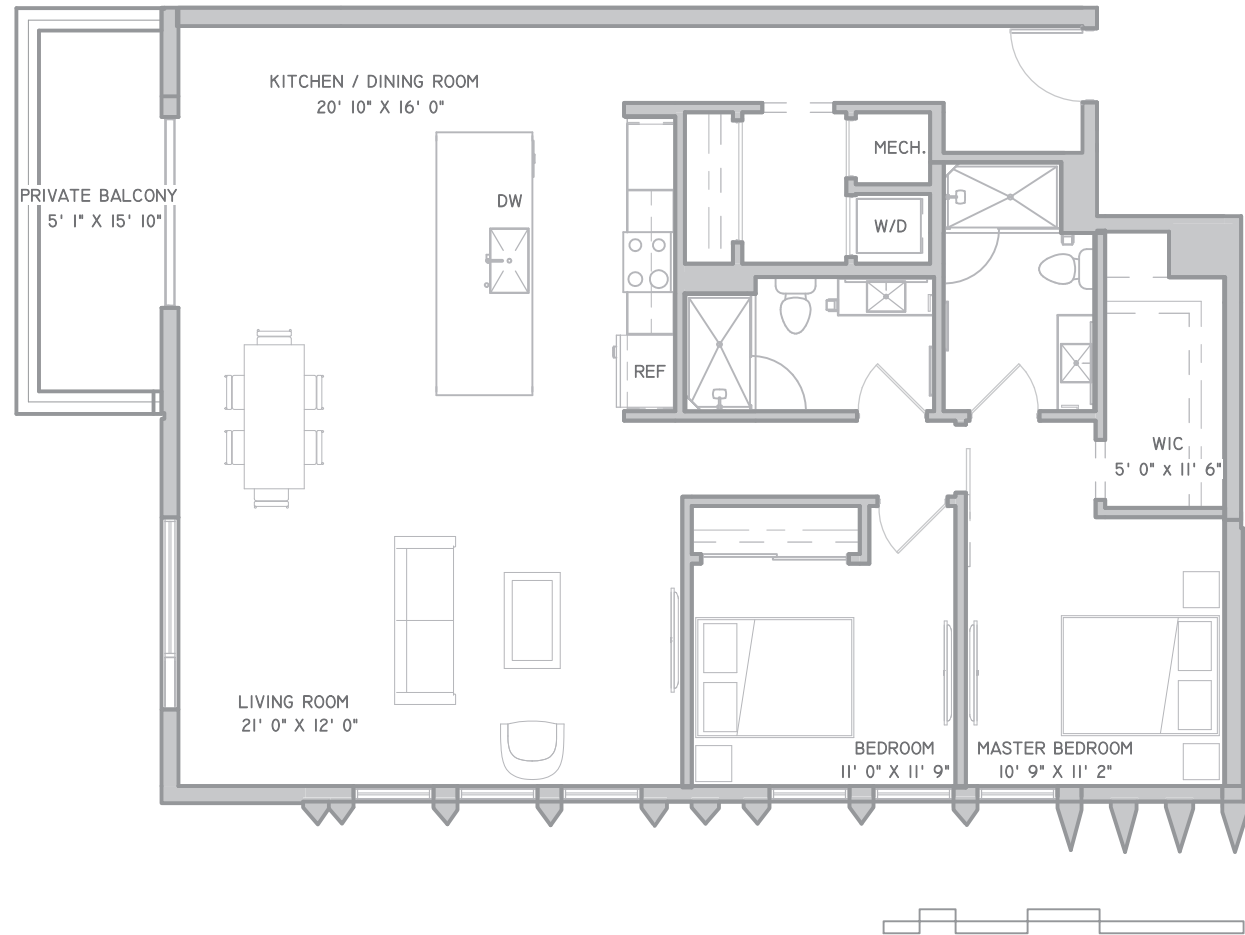

Flax Flower

TWO BEDROOM (2B)

(201)

INTERIOR AREA

1,400 SF

Two Bedroom

Master Suite
with walk-in-closet
and sliding barn door
Second Bedroom

Two Bathroom

Backlit Hotel Style Mirrors

En Suite Laundry

Oversized, Waterfall Island
Ambient/Adjustable Lighting
Dining Room

Wide Open Living Space

Floor to Ceiling Window

High Ceilings

Air Purification System

Water Filtration System

Private Balcony

Electric Gardens

J R O C