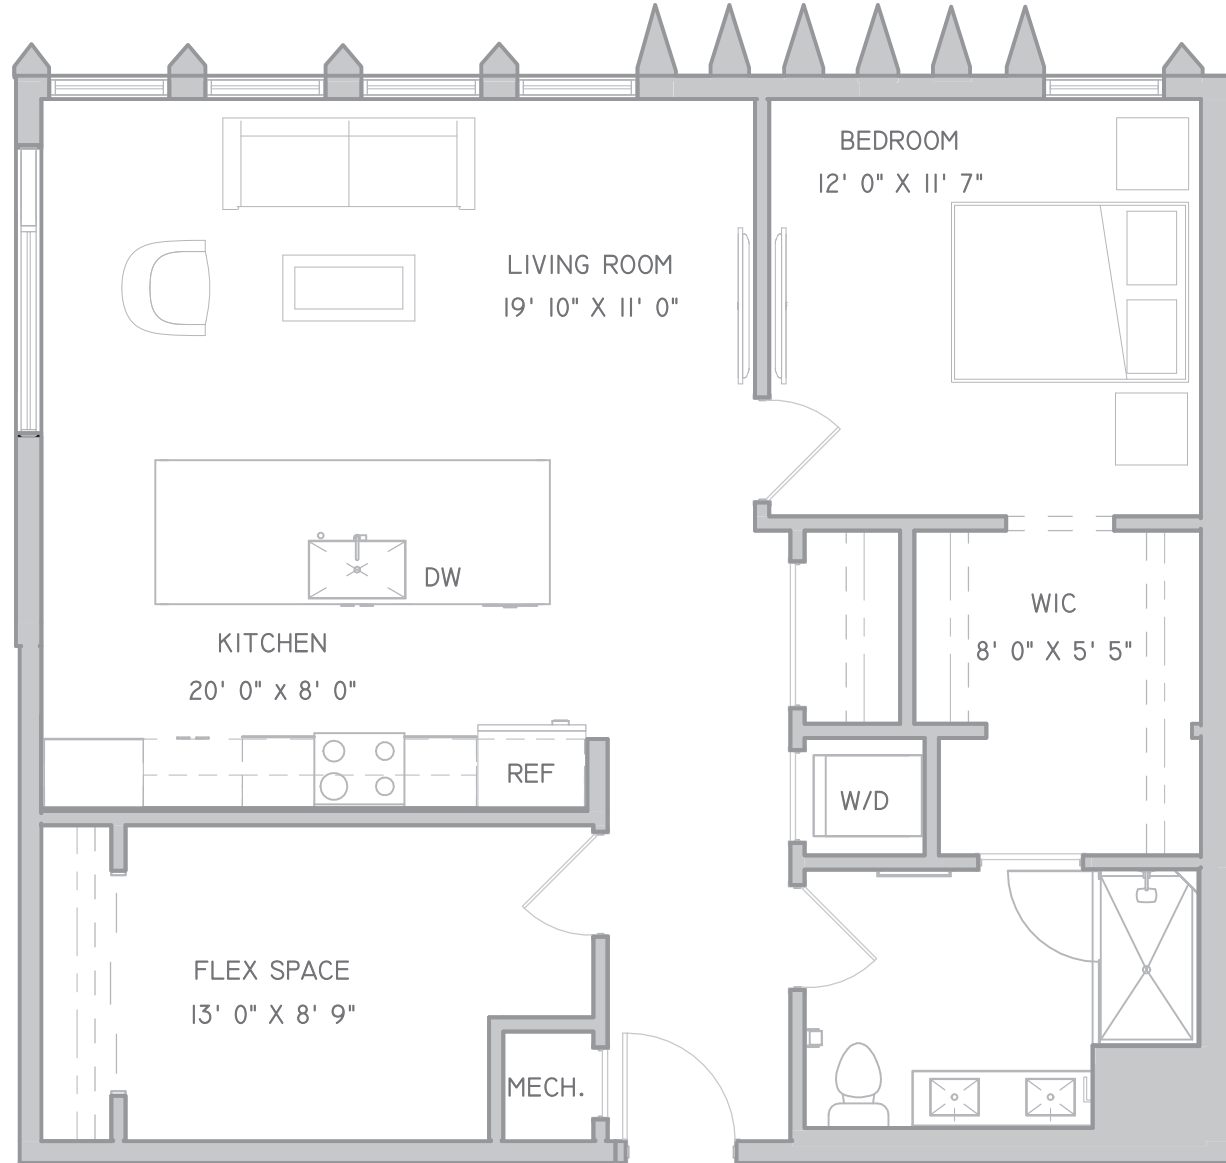

## INTERIOR AREA

998 SF

One Bedroom

Walk-In Closet

One Bathroom

Double Vanity

Backlit Hotel Style Mirror

Flex Space/Junior Bedroom

En Suite Laundry

Oversized, Waterfall Island  
Ambient/Adjustable Lighting

Pantry Storage

Floor to Ceiling Window

High Ceilings

Air Purification System

Water Filtration System

Electric Gardens