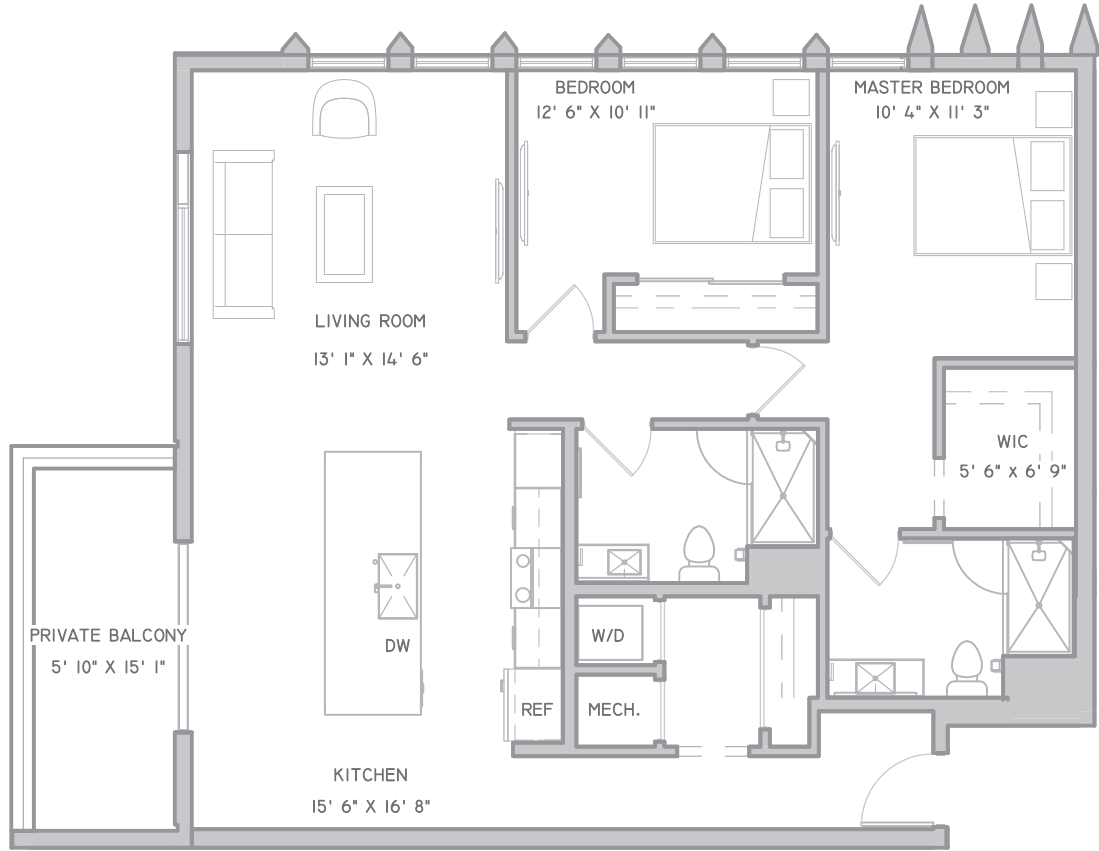

Kalanchoe

TWO BEDROOM (2B)

(302)

INTERIOR AREA

1,204 SF

Two Bedroom

Master Suite
with walk-in-closet
Second Bedroom

Two Bathroom

Backlit Hotel Style Mirrors

En Suite Laundry

Oversized, Waterfall Island
Ambient/Adjustable Lighting

Floor to Ceiling Window

High Ceilings

Air Purification System

Water Filtration System

Private Balcony