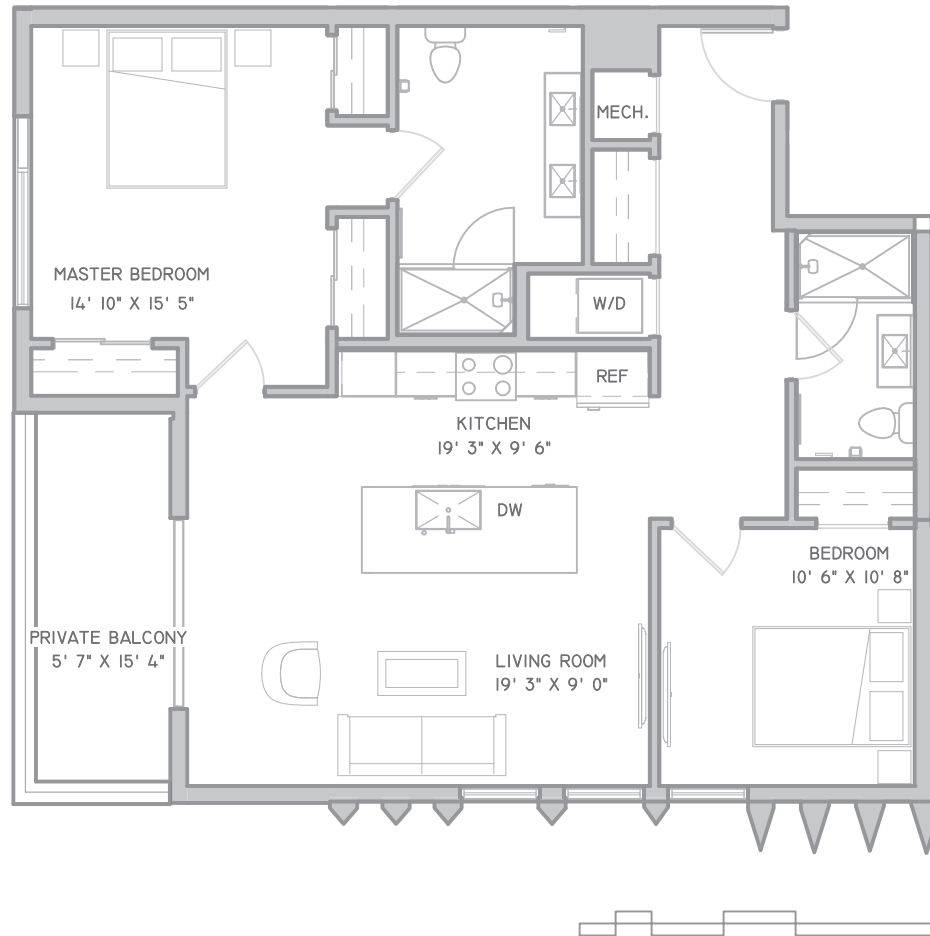

Sage

TWO BEDROOM (2B)

(401)

INTERIOR AREA

1,076 SF

Two Bedroom

Master Suite
Second Bedroom

Two Bathroom

Master Bath
with double vanity
Backlit Hotel Style Mirrors

En Suite Laundry

Oversized, Waterfall Island
Ambient/Adjustable Lighting
Floor to Ceiling Window
High Ceilings
Air Purification System
Water Filtration System
Private Balcony