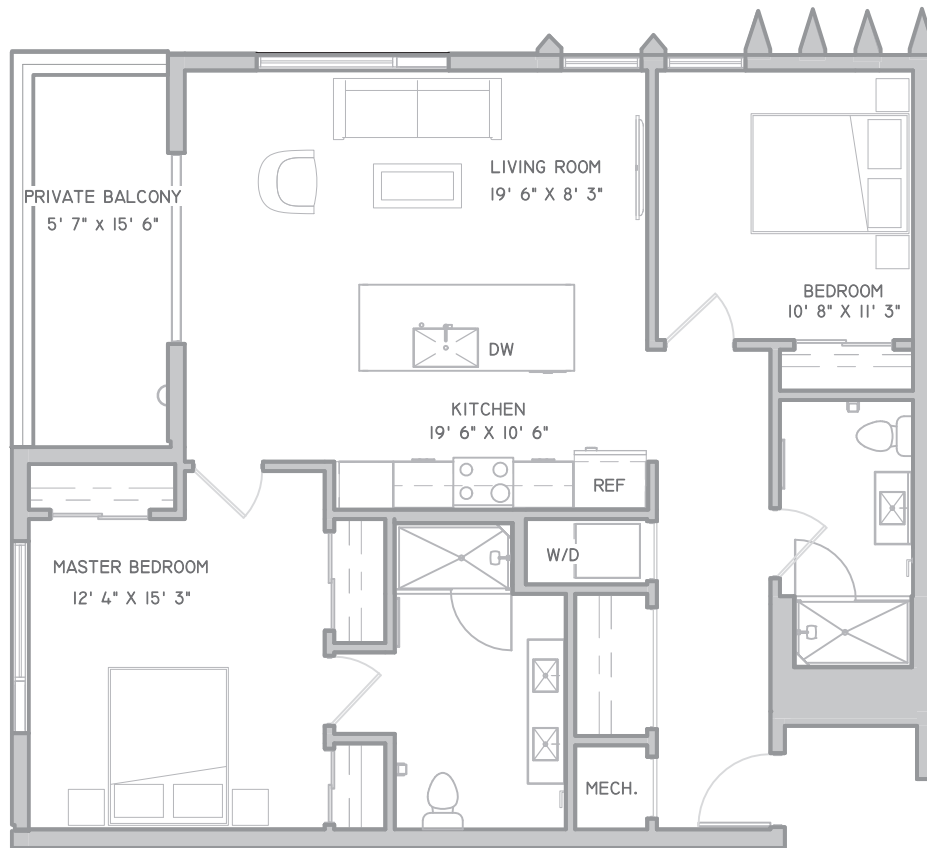

# Rain Lily

TWO BEDROOM (2B)

(402)

## INTERIOR AREA

1,088 SF

Two Bedroom

Master Suite  
Second Bedroom

Two Bathroom

Master Bath  
with double vanity  
Backlit Hotel Style Mirrors

En Suite Laundry

Oversized, Waterfall Island  
Ambient/Adjustable Lighting  
Floor to Ceiling Window  
High Ceilings  
Air Purification System  
Water Filtration System  
Private Balcony